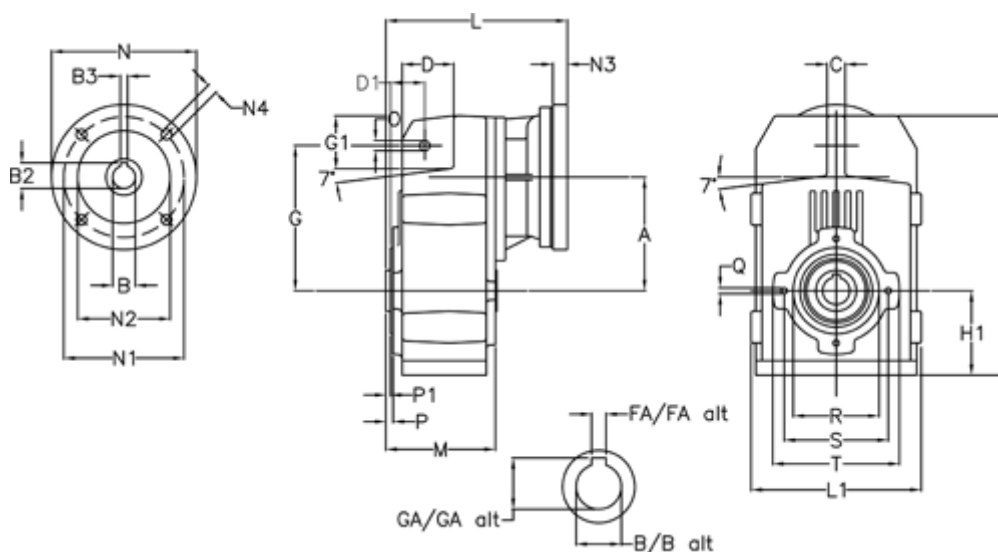

Article number: 29560201814240

Description: Shaft mounted gear  
A202H30-18,1-P100B5

## Measures

A = 125.00	FA = 8	M = 120.0	Q = M8x15
B = 30	G = 160	N = 250	R = 95
B1 = 28	G1 = 58.0	N1 = 215	S = 115
B2 = 31.3	GA = 33.3	N2 = 180	T = 140
B3 = 8	H = 286.0	N4 = M12x16	
C = 20	H1 = 92.5	O = 11	
D = 57.0	L = 227.0	P = 5.0	
D1 = 40.0	L1 = 188	P1 = 3.0	